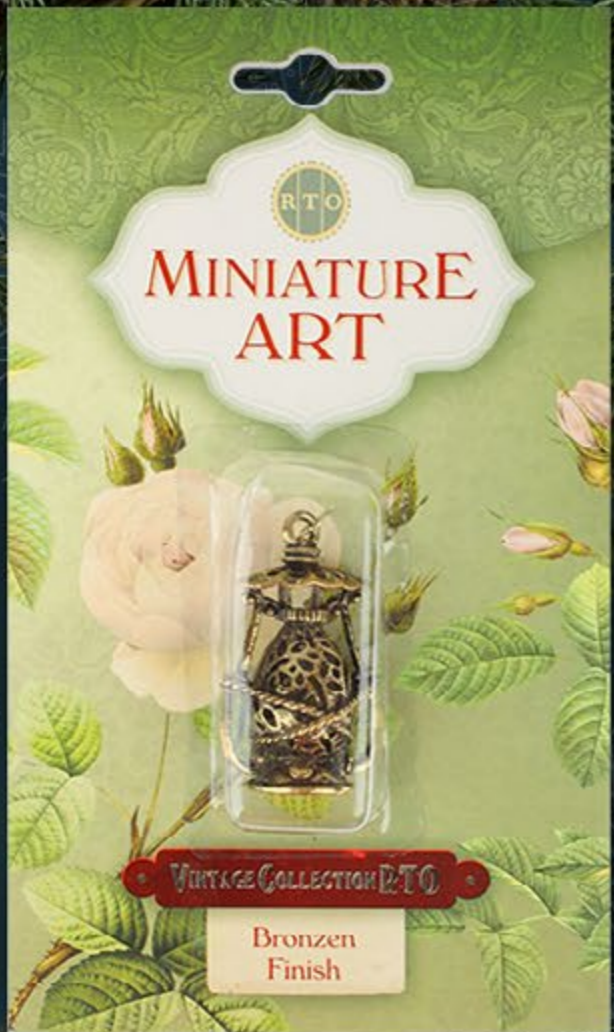

The background features several intricate brass ornaments. At the top left is a reindeer with a lattice-patterned body. In the top center is a small carriage with four wheels. To the right is a hanging lantern with a glass globe and a decorative top. At the bottom left is a larger, ornate lantern with a tiered top and a base decorated with small figures. At the bottom right is an owl-shaped clock with a red face and gold hands. The entire scene is set against a blue background with a subtle pattern of snowflakes and a large, ornate blue frame with white scrollwork.

VT-116

VT-107

VT-104

VT-102

VT-114

VT-76

VT-84

VT-117