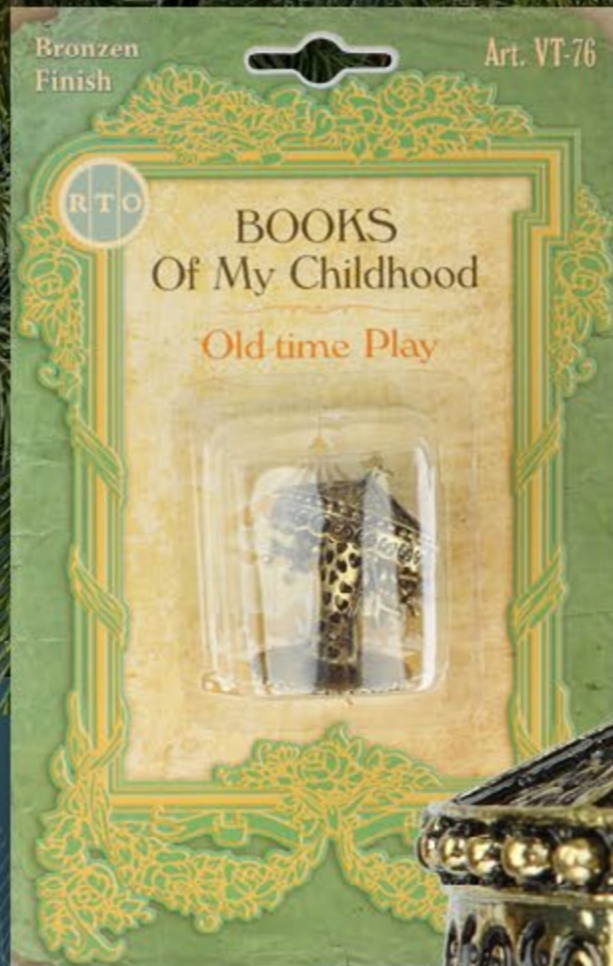

The background features several intricate brass ornaments. At the top left is a reindeer with a lattice-patterned body. In the top center is a small carriage with four wheels. To the right is a hanging lantern with a glass globe and a decorative top. At the bottom left is a larger, ornate lantern with a tiered top and a base decorated with small figures. At the bottom right is an owl-shaped clock with a red face and gold hands. The entire scene is set against a blue background with a subtle pattern of snowflakes and a large, ornate blue frame with white scrollwork.

VT-116

VT-107

VT-104

VT-102

VT-114

VT-76

VT-84

VT-117

VT-78

VT-82

VT-91

VT-90

VT-88

VT-111

VT-85

VT-89