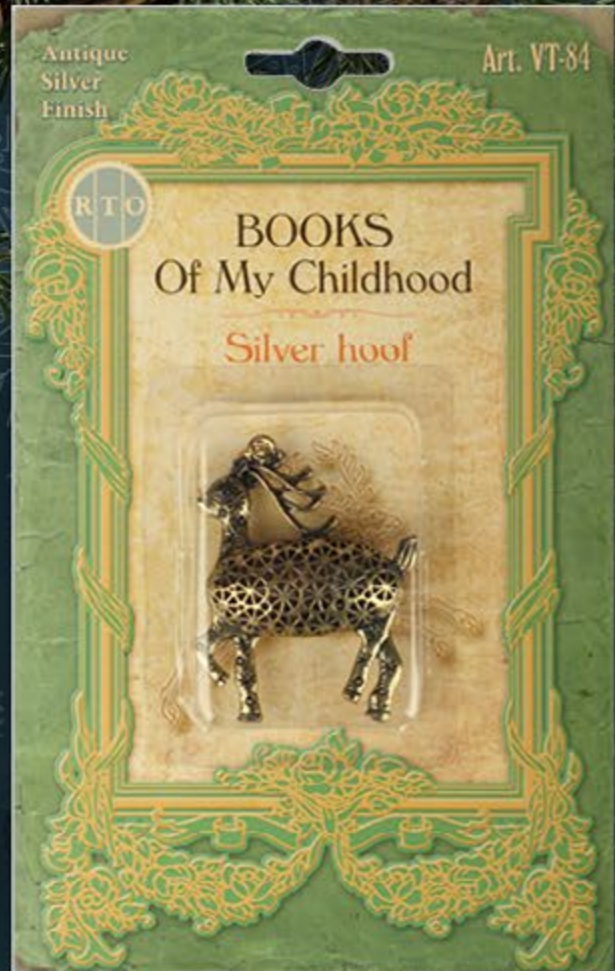

The background features several intricate brass ornaments. At the top left is a reindeer with a lattice-patterned body. In the top center is a small carriage with four wheels. To the right is a hanging lantern with a glass globe and a decorative top. At the bottom left is a larger, ornate lantern with a tiered top and a base decorated with small figures. At the bottom right is an owl-shaped clock with a red face and gold hands. The entire scene is set against a blue background with a subtle pattern of snowflakes and a large, ornate blue frame with white scrollwork.

VT-116

VT-107

VT-104

VT-102

VT-114

VT-76

VT-84

VT-117

VT-78

VT-82

VT-91

VT-90

VT-88

VT-111

VT-85

VT-89