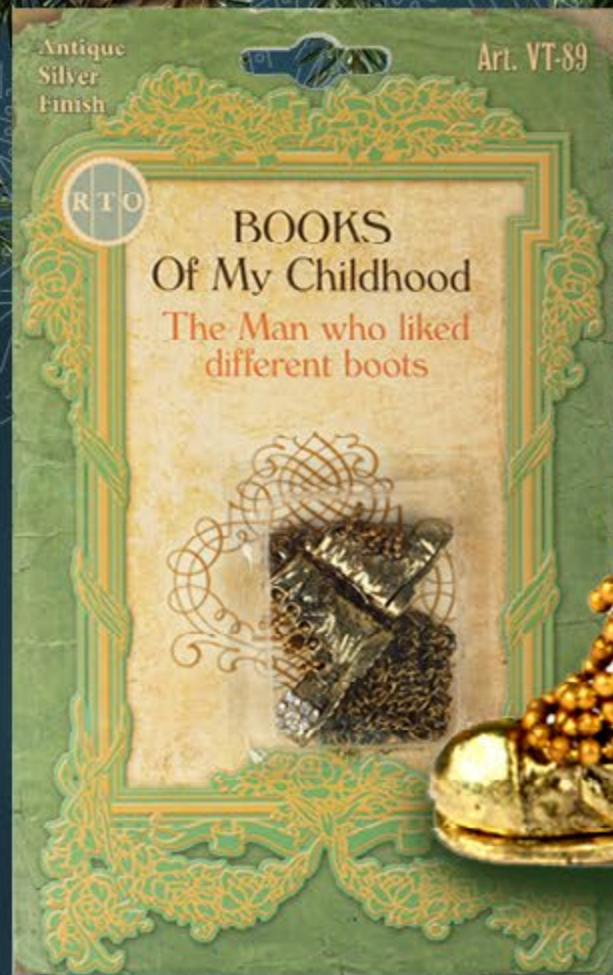

The background features several intricate brass ornaments. At the top left is a reindeer with a lattice-patterned body. In the top center is a small carriage with four wheels. To the right is a hanging lantern with a glass globe and a decorative top. At the bottom left is a larger, ornate lantern with a tiered top and a base decorated with small figures. At the bottom right is an owl-shaped clock with a red face and gold hands. The entire scene is set against a blue background with a subtle pattern of snowflakes and a large, ornate blue frame with white scrollwork.

VT-78

VT-82

VT-91

VT-90

VT-88

VT-111

VT-85

VT-89