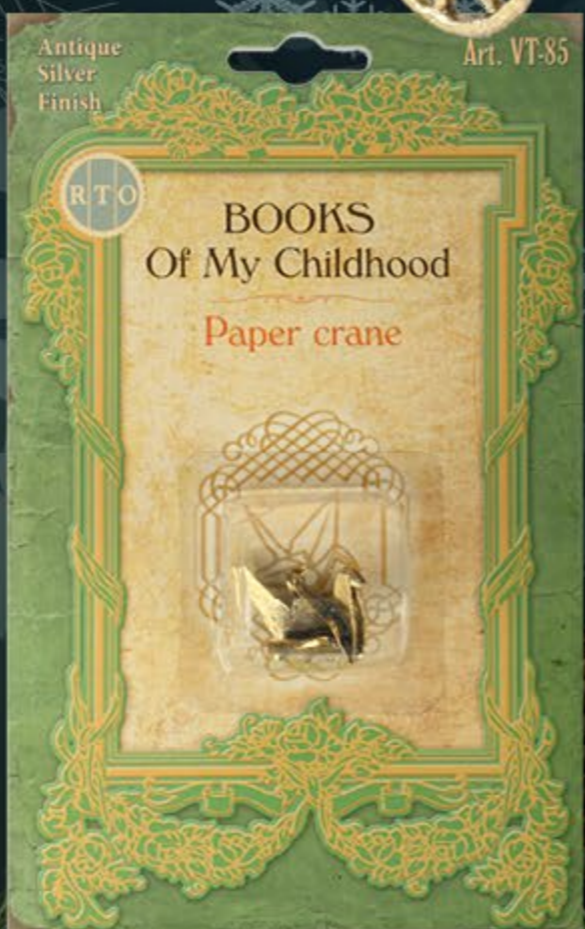

The background features several intricate brass ornaments. At the top left is a reindeer with a lattice-patterned body. In the top center is a small carriage with four wheels. To the right is a hanging lantern with a glass globe and a decorative top. At the bottom left is a larger, ornate lantern with a tiered top and a base decorated with small figures. At the bottom right is an owl-shaped clock with a red face and gold hands. The entire scene is set against a blue background with a subtle pattern of snowflakes and a large, ornate blue frame with white scrollwork.

VT-78

VT-82

VT-91

VT-90

VT-88

VT-111

VT-85

VT-89