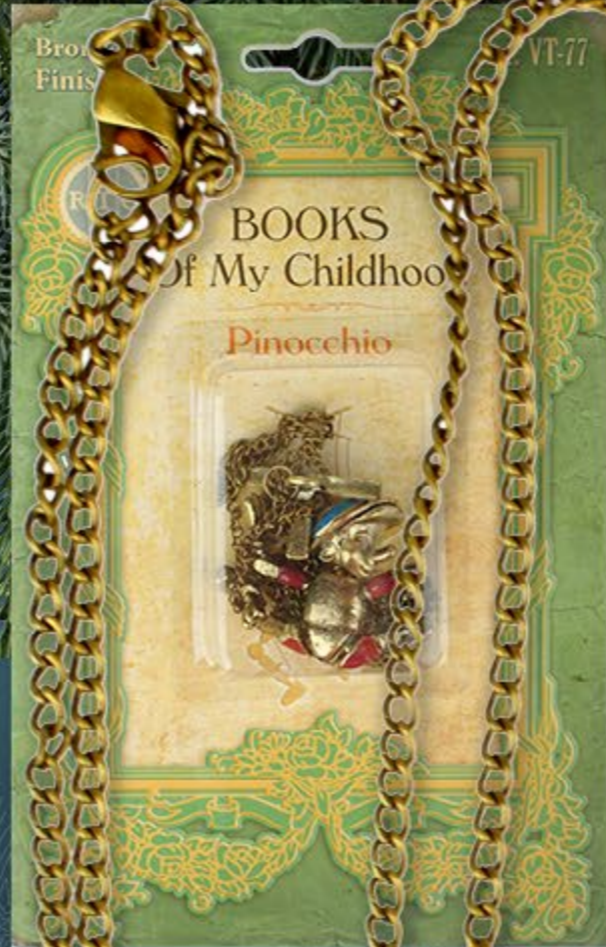

The background features several intricate brass ornaments. At the top left is a reindeer with a lattice-patterned body. In the top center is a small carriage with four wheels. To the right is a hanging lantern with a glass globe and a decorative top. At the bottom left is a larger, ornate lantern with a tiered top and a base decorated with small figures. At the bottom right is an owl-shaped clock with a red face and gold hands. The entire scene is set against a blue background with a subtle pattern of snowflakes and a large, ornate blue frame with white scrollwork.

VT-78

VT-82

VT-91

VT-90

VT-88

VT-111

VT-85

VT-89