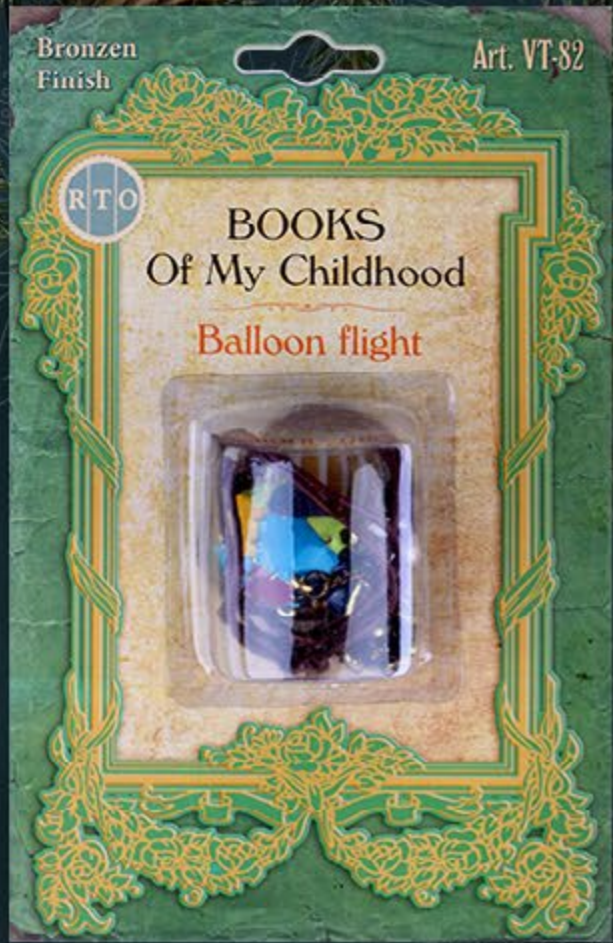

The background features several intricate brass ornaments. At the top left is a reindeer with a lattice-patterned body. In the top center is a small carriage with four wheels. To the right is a hanging lantern with a glass globe and a decorative top. At the bottom left is a larger, ornate lantern with a tiered top and a base decorated with small figures. At the bottom right is an owl-shaped clock with a red face and gold hands. The entire scene is set against a blue background with a subtle pattern of snowflakes and a large, ornate blue frame with white scrollwork.

VT-116

VT-107

VT-104

VT-102

VT-114

VT-76

VT-84

VT-117

VT-78

VT-82

VT-91

VT-90

VT-88

VT-111

VT-85

VT-89