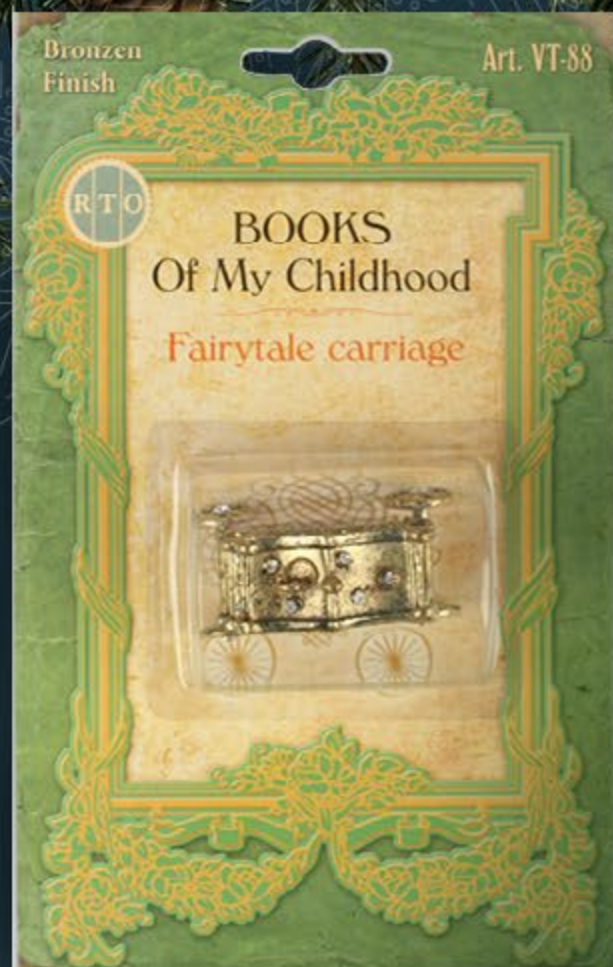

The background features several intricate brass ornaments. At the top left is a reindeer with a lattice-patterned body. In the top center is a small carriage with four wheels. To the right is a hanging lantern with a glass globe and a decorative top. At the bottom left is a larger, ornate lantern with a tiered top and a base decorated with small figures. At the bottom right is an owl-shaped clock with a red face and gold hands. The entire scene is set against a blue background with a subtle pattern of snowflakes and a large, ornate blue frame with white scrollwork.

VT-78

VT-82

VT-91

VT-90

VT-88

VT-111

VT-85

VT-89