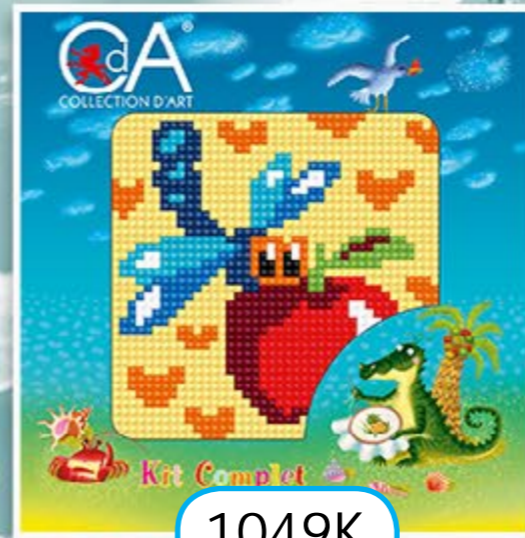

Series 1000

Tapestry Kits  
Children's fun

Kit Complet  
1056K

Design Size/10x10

Owlet

Series 1000

1060K

1059K

1058K

1057K

1056K

1051K

1049K

1055K

1052K

1053K