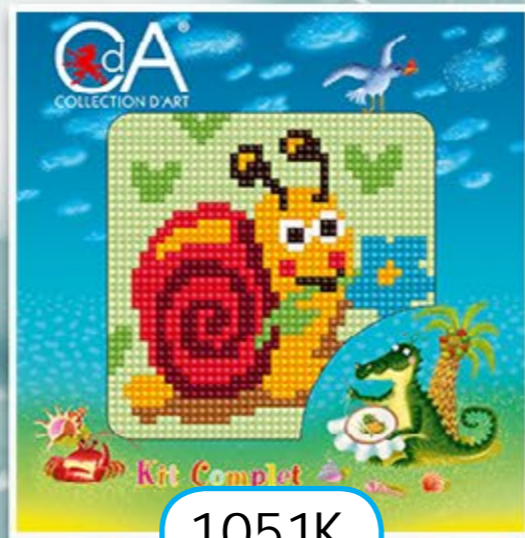

1059K

1051K