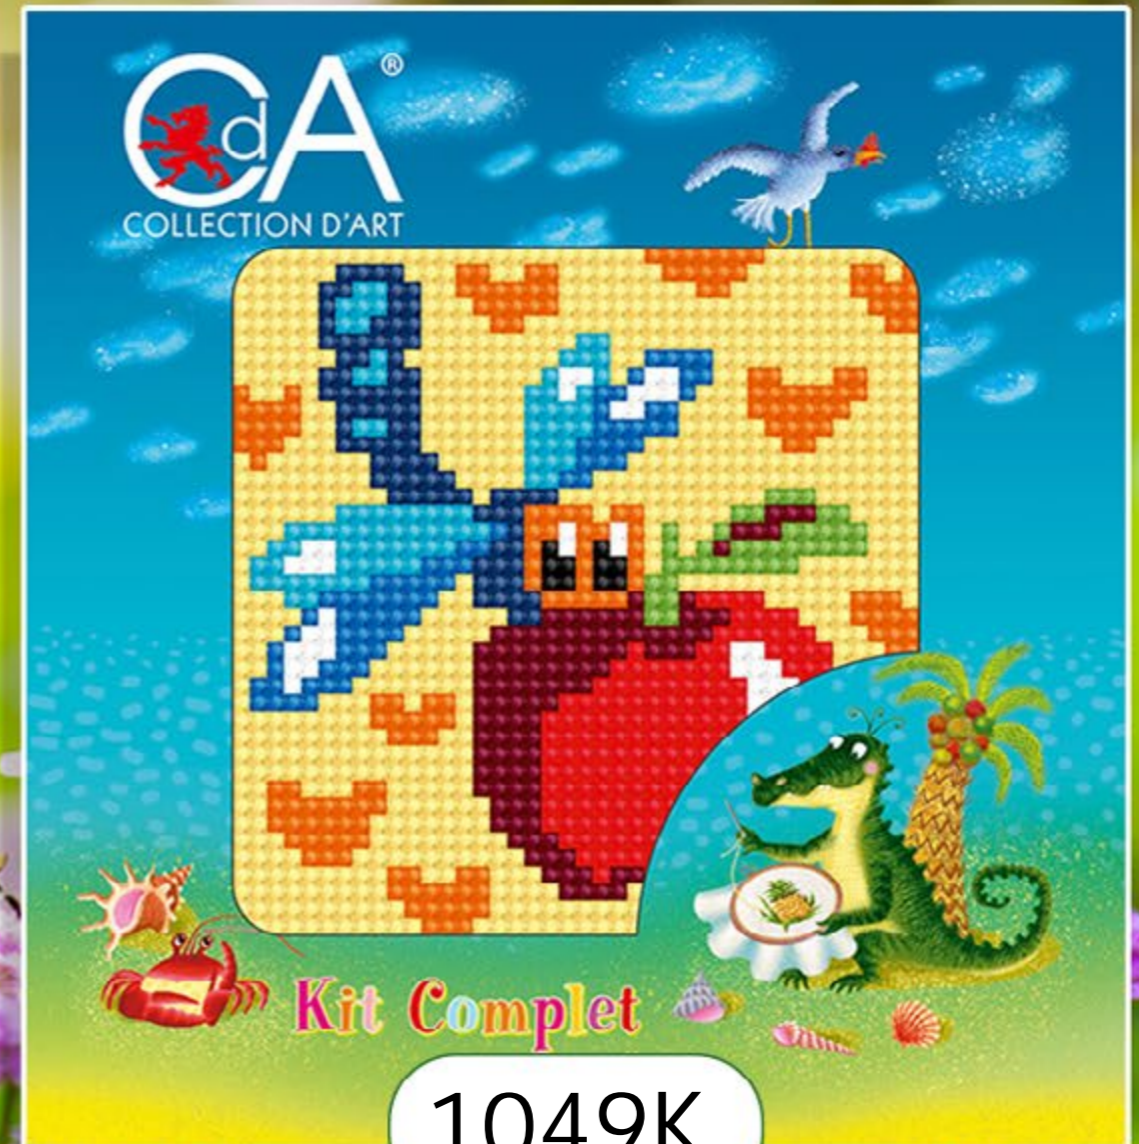

**CA**<sup>®</sup>

COLLECTION D'ART

Tapestry Kits  
**Children's fun**

**Series 1000**

Tapestry Kits  
**Children's fun**

Series 1000  
omplet

Tapestry Kits  
**Children's fun**

**1049K**

Design Size/10x10

**Dragonfly with apple**

**Series 1000**

Tapestry Kits  
Children's fun

Kit Complet  
1051K

Design Size/10x10

Snail with flower

Series 1000

Tapestry Kits  
**Children's fun**

**1055K**

Design Size/10x10

**Honeybee**

**Series 1000**

Tapestry Kits  
**Children's fun**

Design Size/10x10

Tree with Bird

Series 1000

Tapestry Kits  
**Children's fun**

Design Size/10x10

**1053K**

**Ladybug**

**Series 1000**

Tapestry Kits  
**Children's fun**

1050K