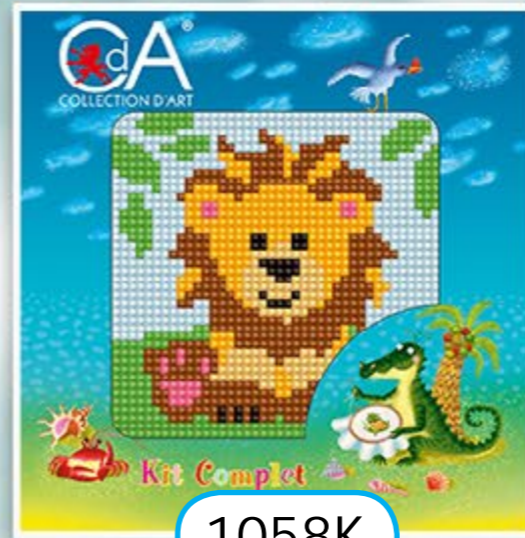

Series 1000

Tapestry Kits  
Children's fun

1060K

Design Size/10x10

Cow

Series 1000

**cdA**<sup>®</sup>  
COLLECTION D'ART

Tapestry Kits  
**Children's fun**

**1059K**

Design Size/10x10

**Elephant**

**Series 1000**

Tapestry Kits  
Children's fun

1057K

Design Size/10x10

Dolphin

Series 1000

Tapestry Kits  
Children's fun

Kit Complet  
1056K

Design Size/10x10

Owlet

Series 1000

1060K

1059K